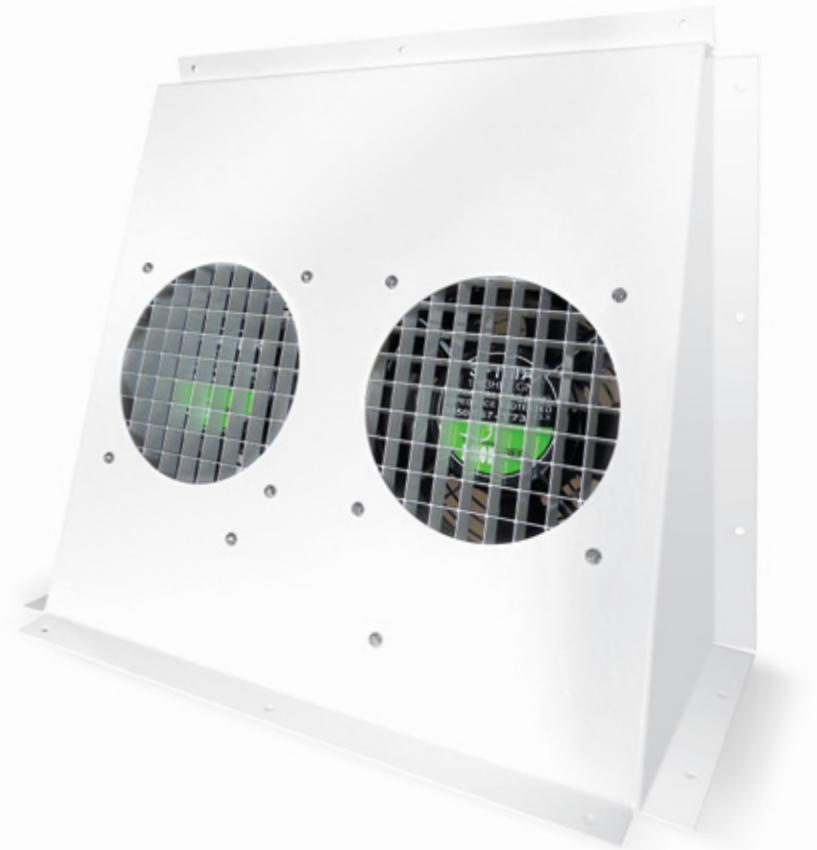

### RV1500B ▶

**COMFORT PLUS** Cold Air Recovery Ventilation Fans are easy to use and cost-efficient. They ensure the comfort of customers and staff and an excellent functioning of refrigeration equipment. This ventilation system allows better air conditioning, heating and dehumidification by recovering cold air loss and redirecting that air towards the ceiling.