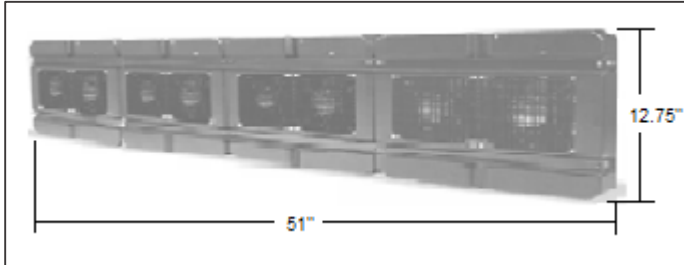

Model  
**COMFORT PLUS SERIES**

**R4V-400B**

## PROPERTIES

- Rated Voltage : 120VAC 60Hz
- Motor Protection : Impedance protected
- Rated speed : 3060 RPM
- Rated Power Total : 144 Watts
- Operating Temperature : -8 to + 65 °C
- Approval : UL/CUR/CE
- Air Flow : 640 CFM
- Static Pressure : 0.34 Inch-H<sub>2</sub>O
- Maximal Height : 16 feet
- Air speed : 885 feet per second at 12 inch