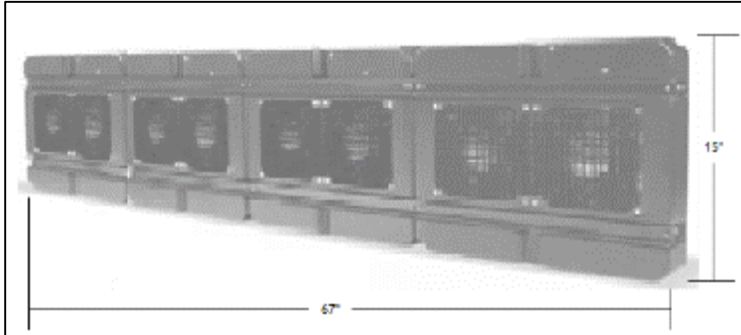

Model  
**COMFORT PLUS SERIES**

**R4V-1000B**

## PROPERTIES

- Rated Voltage : 120VAC 60Hz
- Motor Protection : Impedance protected
- Rated speed : 3260 RPM
- Rated Power Total : 216 Watts
- Operating Temperature : -8 to + 65 °C
- Approval : UL/CUR/CE
- Air Flow : 2680 CFM
- Static Pressure : 0.85 Inch-H<sub>2</sub>O
- Maximal Height : 24 feet
- Air speed : 1318 feet per second at 12 inch