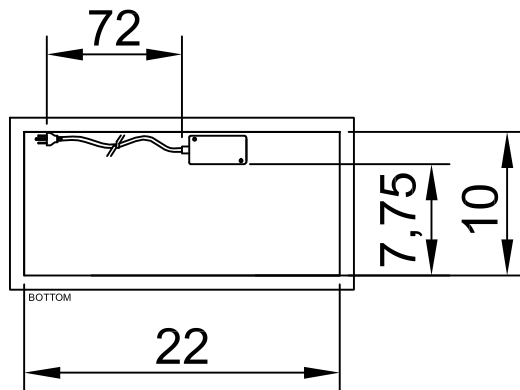

**PROPERTIES**

Rated Voltage : 120VAC 60Hz  
 Rated Power : 36 Watts  
 Operating Temperature : -8 to + 65 °C  
 Approval : UL/CUR/CE  
 Air Flow : 214 CFM  
 Static Pressure : 0.34 Inch-H2O  
 Maximal Height : 20 feet  
 Maximal coverage : 400 sq. Feet

**HOUSING**

White powder coated steel - Cool white

**WARRANTY**

5 years full manufacturer replacement  
 from date of the purchase

Conforms to UL 507  
 Certify to CSA C22.2 no 113

NOTE: ALL DIMENSIONS SHOWN ARE IN INCH