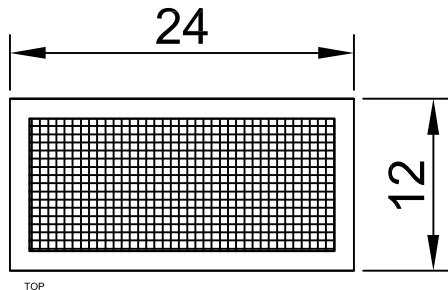

**PROPERTIES**

Rated Voltage : 120VAC 60Hz  
 Rated Power : 36 Watts  
 Operating Temperature : -8 to + 65 °C  
 Approval : UL/CUR/CE  
 Air Flow : 214 CFM  
 Static Pressure : 0.34 Inch-H2O  
 Maximal Height : 20 feet  
 Maximal coverage : 400 sq. Feet

**HOUSING**

White powder coated steel - Cool white

**WARRANTY**

5 years full manufacturer replacement  
 from date of the purchase

Conforms to UL 507  
 Certify to CSA C22.2 no 113

NOTE: ALL DIMENSIONS SHOWN ARE IN INCH