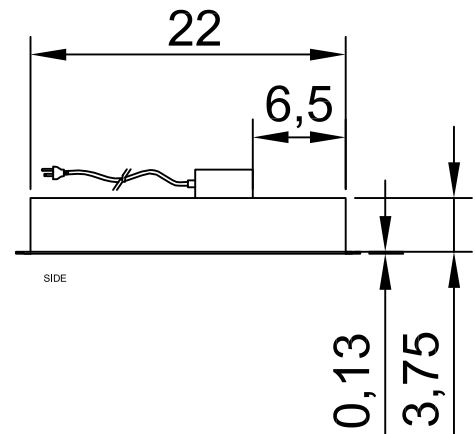

**PROPERTIES**

Rated Voltage : 120VAC 60Hz  
 Rated Power : 36 Watts  
 Operating Temperature : -8 to + 65 °C  
 Approval : UL/CUR/CE  
 Air Flow : 214 CFM  
 Static Pressure : 0.34 Inch-H2O  
 Maximal Height : 20 feet  
 Maximal coverage : 400 sq. Feet

**HOUSING**

White powder coated steel - Cool white

**WARRANTY**

5 years full manufacturer replacement  
 from date of the purchase

Conforms to UL 507  
 Certify to CSA C22.2 no 113

NOTE: ALL DIMENSIONS SHOWN ARE IN INCH